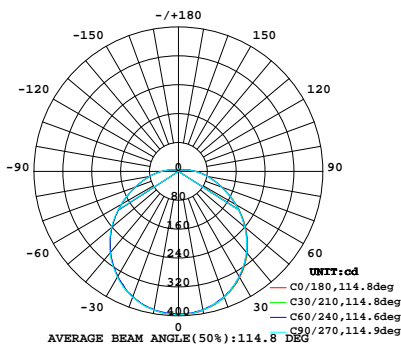

12W/110LM/W

Flux out: 868.6 lm

3.281ft 1m	10.43, 37.84fc 108.6, 398.7lx	10.14ft 309.80cm
6.562ft 2m	2.597, 9.261fc 26.99, 99.61lx	20.28ft 618.80cm
9.843ft 3m	1.116, 4.116fc 11.99, 44.30lx	30.41ft 927.80cm
13.124ft 4m	0.6268, 2.315fc 6.747, 24.92lx	40.55ft 1226.00cm
16.4ft 5m	0.4012, 1.482fc 4.318, 15.93lx	50.69ft 1543.00cm
Height	Ray, Bmax	Angle: 114.17deg Diameter