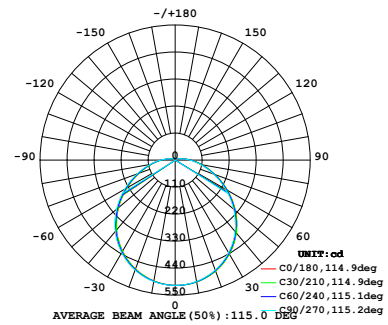

## LUMINOUS INTENSITY DISTRIBUTION FOR BUNKER LIGHT

### 12W/110LM/W

Flux out: 868.6 lm

3.281ft 1m	10.43, 37.84fc 108.6, 398.7lx	10.14ft 309.80cm
6.562ft 2m	2.597, 9.261fc 26.99, 99.61lx	20.28ft 618.80cm
9.843ft 3m	1.116, 4.116fc 11.99, 44.30lx	30.41ft 927.80cm
13.124ft 4m	0.6268, 2.315fc 6.747, 24.92lx	40.55ft 1226.00cm
16.4ft 5m	0.4012, 1.482fc 4.318, 15.93lx	50.69ft 1543.00cm
Height	Ray, Bmax	Angle: 114.17deg Diameter

### 16W/110LM/W

Flux out: 1129 lm

3.281ft 1m	12.93, 47.92fc 139.2, 515.6lx	10.14ft 309.80cm
6.562ft 2m	3.233, 11.98fc 34.86, 129.0lx	20.28ft 618.80cm
9.843ft 3m	1.437, 5.324fc 15.47, 57.31lx	30.41ft 927.80cm
13.124ft 4m	0.8083, 2.992fc 8.705, 32.24lx	40.55ft 1226.00cm
16.4ft 5m	0.5172, 1.917fc 5.569, 20.63lx	50.69ft 1543.00cm
Height	Ray, Bmax	Angle: 114.26deg Diameter

### 20W/110LM/W

Flux out: 1363 lm

3.281ft 1m	16.99, 59.66fc 182.9, 682.2lx	10.07ft 306.94cm
6.562ft 2m	4.248, 14.91fc 45.73, 169.5lx	20.14ft 613.88cm
9.843ft 3m	1.888, 6.629fc 20.32, 71.35lx	30.21ft 920.82cm
13.124ft 4m	1.062, 3.729fc 11.43, 40.14lx	40.28ft 1227.76cm
16.4ft 5m	0.6797, 2.386fc 7.317, 26.69lx	50.35ft 1534.71cm
Height	Ray, Bmax	Angle: 113.82deg Diameter