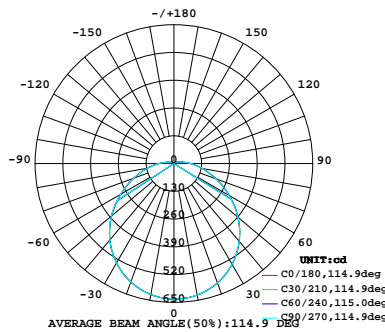

## LUMINOUS INTENSITY DISTRIBUTION FOR BUNKER LIGHT

### 12W/110LM/W

Flux out: 868.6 lm

3.281ft 1m	10.43, 37.84fc 108.6, 398.7lx	10.14ft 309.80cm
6.562ft 2m	2.597, 9.261fc 26.99, 99.61lx	20.28ft 618.80cm
9.843ft 3m	1.116, 4.116fc 11.99, 44.30lx	30.41ft 927.80cm
13.124ft 4m	0.6268, 2.315fc 6.747, 24.92lx	40.55ft 1226.00cm
16.4ft 5m	0.4012, 1.482fc 4.318, 15.93lx	50.69ft 1543.00cm
Height	Ray, Bmax	Angle: 114.17deg Diameter

### 16W/110LM/W

Flux out: 1129 lm

3.281ft 1m	12.93, 47.92fc 139.2, 515.6lx	10.14ft 309.80cm
6.562ft 2m	3.233, 11.98fc 34.86, 129.0lx	20.28ft 618.80cm
9.843ft 3m	1.437, 5.324fc 15.47, 57.31lx	30.41ft 927.80cm
13.124ft 4m	0.8083, 2.992fc 8.705, 32.24lx	40.55ft 1226.00cm
16.4ft 5m	0.5172, 1.917fc 5.569, 20.63lx	50.69ft 1543.00cm
Height	Ray, Bmax	Angle: 114.26deg Diameter

### 20W/110LM/W

Flux out: 1363 lm

3.281ft 1m	16.99, 59.66fc 182.9, 682.2lx	10.07ft 306.94cm
6.562ft 2m	4.248, 14.91fc 45.73, 169.5lx	20.14ft 613.88cm
9.843ft 3m	1.888, 6.629fc 20.32, 71.35lx	30.21ft 920.82cm
13.124ft 4m	1.062, 3.729fc 11.43, 40.14lx	40.28ft 1227.76cm
16.4ft 5m	0.6797, 2.386fc 7.317, 26.69lx	50.35ft 1534.71cm
Height	Ray, Bmax	Angle: 113.82deg Diameter